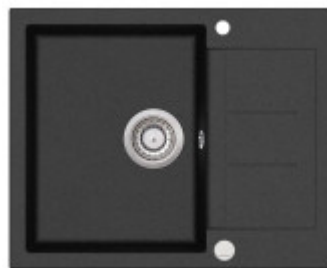

Aquasanita - Helika Tesa 620.5E

Menší granitový dřez s odkapem. Horní montáž. Min. šířka kuchyňské linky 45 cm. Hloubka vaničky 20 cm.

EAN: 4102202069574

156,24 €

130,20 € excluding VAT

EAN: 4102601069588

156,24 €

In the drip tray part of the sink, you will certainly be interested in the so-called pallet grooves/lines, which are not only a great structural element, but also help to remove water from the granite surface. The water from the drip tray **simply drains away** back into the sink using these lines. Convenience is the main aspect of this sink. The sink bowl is sufficiently spacious (depth of 20 cm). It provides enough space for rinsing and washing large pots and baking sheets.