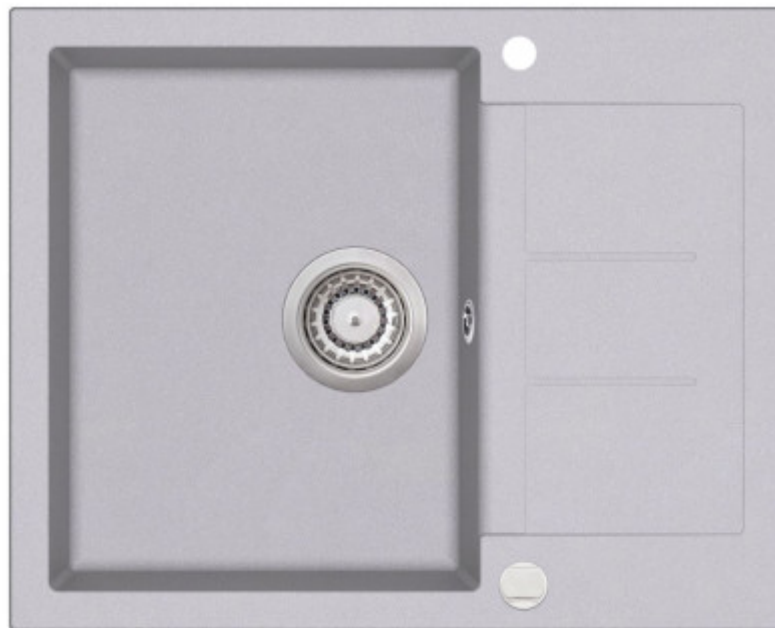

Aquasanita - Helika Tesa 620.5E

Menší granitový dřez s odkapem. Horní montáž. Min. šířka kuchyňské linky 45 cm. Hloubka vaničky 20 cm.

EAN: 4102202069574

156,24 €

130,20 € excluding VAT

EAN: 4102601069588

156,24 €

The granite / gneiss sink **Aquasanita Helika Tesa 620.5E** is designed to reflect both international trends and consumer needs. Clean lines, sharp edges - everything needed for a modern, classic, or minimalist interior.

In the drip tray part of the sink, you will certainly be interested in the so-called pallet grooves/lines, which are not only a great structural element, but also help to remove water from the granite surface. The water from the drip tray **simply drains away** back into the sink using these lines. Convenience is the main aspect of this sink. The sink bowl is sufficiently spacious (depth of 20 cm). It provides enough space for rinsing and washing large pots and baking sheets.

- granite sink with a drainer and eccentric control
- Tesa 620.5E has an extended warranty of 5 years.
- The advantage is the color variability and the possibility to match it with the rest of the kitchen.
- it is a popular choice among customers for smaller kitchen spaces
- sufficiently deep 20 cm sink basin
- The sink is intended for top mounting.
- suitable for a cabinet of 45 cm
- made of high-quality materials