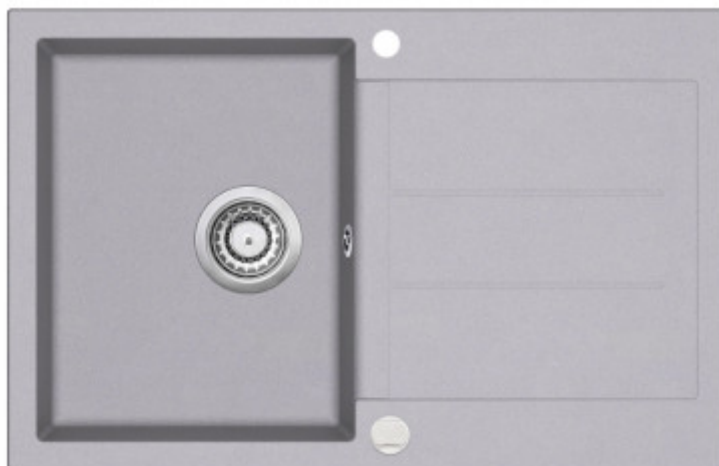

Aquasanita - Helika Tesa 780.0E

Moderní granitový dřez s odkapem a excentrem. Horní montáž. Min. šířka kuchyňské linky 45 cm. Hloubka vaničky 20 cm.

EAN: 4101202069492

168,24 €

140,20 € excluding VAT

EAN: 4101110069447

The Tesa 780.0E, supplied by Aquasanita, comes in an ideal size of 50 x 78 cm and with a depth of the basin of 20 cm. The **depth of the basin** is sufficient for regular washing of large baking sheets or bulky pots. The drip tray of the sink is also practical. Holes for a faucet, eccentric control, or soap dispenser can be drilled into the sink.

The components of the Tesa 780.0E sink equipment include **eccentric control**. The automatic drain closure is a system that allows you to close and open the water drain using a button. An important advantage of this solution is the fact that one movement is enough for immediate water unlocking without having to immerse your hands.

- granite sink with a drainer and eccentric control
- Tesa 780.0E has an extended warranty of 5 years.
- The advantage is the color variability and the possibility to match it with the rest of the kitchen.
- It is a popular choice among customers.
- sufficiently deep 20 cm sink basin
- The sink is intended for top mounting.
- suitable for a cabinet of 45 cm
- made of high-quality materials