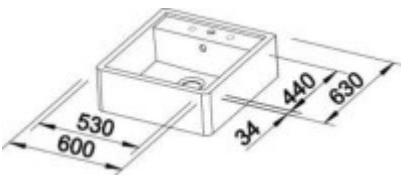

Parts of the packaging:

- Sifon
- Release.
- Robbery

Parameters

Basic parameters

Sink type:	Single sink
Sink shape:	Square-shaped.
Orientation:	Without orientation
Sink material:	Ceramics
Width of the kitchen cabinet:	60 cm
Sink mounting type:	Modular
Sink style:	Rustic / Retro sinks
Drain the sink.:	9 cm

Others

Eccentric control of the drain:	No
Pre-drilled hole for:	Battery
Possibility to drill another hole:	Yes
Warranty:	2 years

Dimensions of the main tray (cm)

Width of the basin:	The text you provided does not contain any Czech text or HTML tags to translate.
The length of the bathtub:	53
Depth of the bathtub:	19
Minimum width of the cabinet:	60
The average size of the basin.:	No

Sink dimensions (cm)

Width of the sink:	60
Sink length:	60
Sink depth:	19
Sink weight (kg):	30

Dimensions of the sink package (cm)

Width of the packaging:	There seems to be an error with your input. Could you please provide a sentence in Czech for translation?
Height of the packaging:	19.8
Depth of the packaging:	There seems to be an error with your input. Could you please provide a sentence in Czech for translation?
Weight including packaging (kg):	31