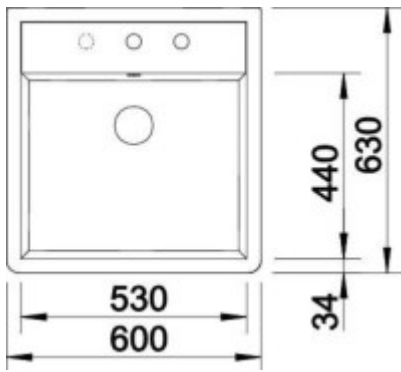

Parts of the packaging:

- Sifon
- Release.
- Robbery

Parameters

Basic parameters

Sink type:	Single sink
Sink shape:	Square-shaped.
Orientation:	Without orientation
Sink material:	Ceramics
Width of the kitchen cabinet:	60 cm
Sink mounting type:	Modular
Sink style:	Rustic / Retro sinks
Drain the sink.:	9 cm

Others

Eccentric control of the drain:	No
Pre-drilled hole for:	Battery
Possibility to drill another hole:	Yes
Warranty:	2 years

Dimensions of the main tray (cm)

Width of the basin:	The text you provided does not contain any Czech text or HTML tags to translate.
The length of the bathtub:	53
Depth of the bathtub:	19
Minimum width of the cabinet:	60
The average size of the basin.:	No

Sink dimensions (cm)

Width of the sink:	60
Sink length:	60
Sink depth:	19
Sink weight (kg):	30

Dimensions of the sink package (cm)

Width of the packaging:	There seems to be an error with your input. Could you please provide a sentence in Czech for translation?
Height of the packaging:	19.8
Depth of the packaging:	There seems to be an error with your input. Could you please provide a sentence in Czech for translation?
Weight including packaging (kg):	31