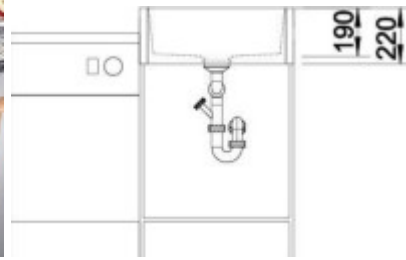

Parts of the packaging:

- Sifon
- Release.
- Robbery

Parameters

Basic parameters

Sink type:	Single sink
Sink shape:	Square-shaped.
Orientation:	Without orientation
Sink material:	Ceramics
Width of the kitchen cabinet:	60 cm
Sink mounting type:	Modular
Sink style:	Rustic / Retro sinks
Drain the sink.:	9 cm

Others

Eccentric control of the drain:	No
Pre-drilled hole for:	Battery
Possibility to drill another hole:	Yes
Warranty:	2 years

Dimensions of the main tray (cm)

Width of the basin:	The text you provided does not contain any Czech text or HTML tags to translate.
The length of the bathtub:	53
Depth of the bathtub:	19
Minimum width of the cabinet:	60
The average size of the basin.:	No

Sink dimensions (cm)

Width of the sink:	60
Sink length:	60
Sink depth:	19
Sink weight (kg):	30

Dimensions of the sink package (cm)

Width of the packaging:	There seems to be an error with your input. Could you please provide a sentence in Czech for translation?
Height of the packaging:	19.8
Depth of the packaging:	There seems to be an error with your input. Could you please provide a sentence in Czech for translation?
Weight including packaging (kg):	31