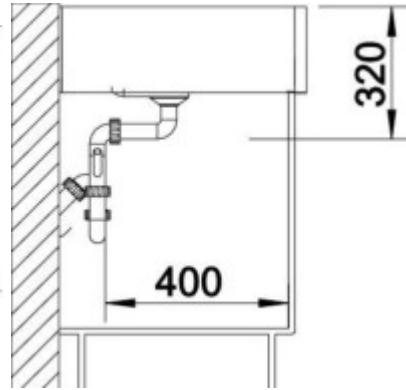

Parts of the packaging:

- Sifon
- Release.
- Robbery

Parameters

Basic parameters

Sink type:	Single sink
Sink shape:	Square-shaped.
Orientation:	Without orientation
Sink material:	Ceramics
Width of the kitchen cabinet:	60 cm
Sink mounting type:	Modular
Sink style:	Rustic / Retro sinks
Drain the sink.:	9 cm

Others

Eccentric control of the drain:	No
Pre-drilled hole for:	Battery
Possibility to drill another hole:	Yes
Warranty:	2 years

Dimensions of the main tray (cm)

Width of the basin:	The text you provided does not contain any Czech text or HTML tags to translate.
The length of the bathtub:	53
Depth of the bathtub:	19
Minimum width of the cabinet:	60
The average size of the basin.:	No

Sink dimensions (cm)

Width of the sink:	60
Sink length:	60
Sink depth:	19
Sink weight (kg):	30

Dimensions of the sink package (cm)

Width of the packaging:	There seems to be an error with your input. Could you please provide a sentence in Czech for translation?
Height of the packaging:	19.8
Depth of the packaging:	There seems to be an error with your input. Could you please provide a sentence in Czech for translation?
Weight including packaging (kg):	31