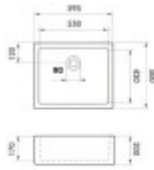

Parts of the packaging:

- Sifon
- Release.
- Robbery

Parameters

Basic parameters

Sink type:	Single sink
Sink shape:	Rectangular
Orientation:	Without orientation
Sink material:	Ceramics
Width of the kitchen cabinet:	60 cm
Sink mounting type:	Modular
Sink style:	Rustic / Retro sinks
Drain the sink.:	9 cm
Product TARIC code:	69101000

Others

Eccentric control of the drain:	No
Pre-drilled hole for:	No
Possibility to drill another hole:	No
Warranty:	5 years

Dimensions of the main tray (cm)

Width of the basin:	42
The length of the bathtub:	55
Depth of the bathtub:	17
Minimum width of the cabinet:	60
The average size of the basin.:	No

Sink dimensions (cm)

Width of the sink:	50
Sink length:	59.5
Sink depth:	20
Sink weight (kg):	25.7

Dimensions of the sink package (cm)

Width of the packaging:	51.5
Height of the packaging:	I'm sorry, but "20,8" is not a valid sentence in Czech. Could you please provide a complete sentence for translation?
Depth of the packaging:	61
Weight including packaging (kg):	27