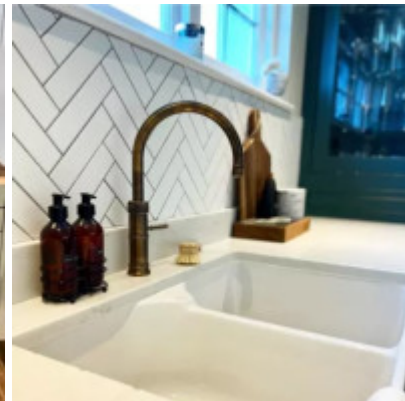

Chambord
FRANCE
TRADITIONAL KITCHEN PRODUCT