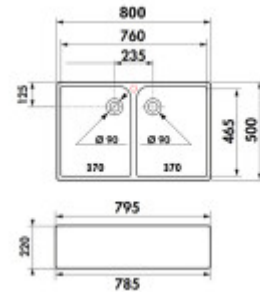

## Basic parameters

Sink type:	Double sink.
Sink shape:	Rectangular
Orientation:	Without orientation
Sink material:	Ceramics
Width of the kitchen cabinet:	80 cm
Sink mounting type:	Modular
Sink style:	Rustic / Retro sinks
Drain the sink.:	9 cm
Product TARIC code:	69101000

## Dimensions of the main tray (cm)

Width of the basin:	46.5
The length of the bathtub:	37
Depth of the bathtub:	20
Minimum width of the cabinet:	80
The average size of the basin.:	No

## Sink dimensions (cm)

Width of the sink:	50
Sink length:	80
Sink depth:	22
Sink weight (kg):	30

## Dimensions of the sink package (cm)

Width of the packaging:	51.5
Height of the packaging:	22.8
Depth of the packaging:	81.5
Weight including packaging (kg):	31

  
**Chambord**  
FRANCE  
TRADITIONAL KITCHEN PRODUCT