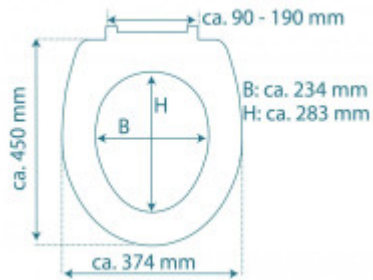

SCHÜTTE
ANWANDER UND BRÄUER SEIT 1876

SCHÜTTE
ANWANDER UND BRÄUER SEIT 1876

Duroplast WC-Sitz
pflegeleichte Oberfläche

SCHÜTTE
ANWANDER UND BRÄUER SEIT 1876

SCHÜTTE
ANWANDER UND BRÄUER SEIT 1876

SCHÜTTE
ANWANDER UND BRÄUER SEIT 1876

Schnellverschluss
für einfaches Säubern

SCHÜTTE
ANWANDER UND BRÄUER SEIT 1876

SCHÜTTE
ANWANDER UND BRÄUER SEIT 1876