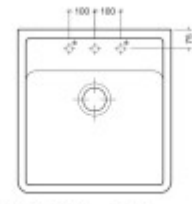

Spülstein Einzelbecken AS 4330 43

* Montage eines Set Einbecken möglich