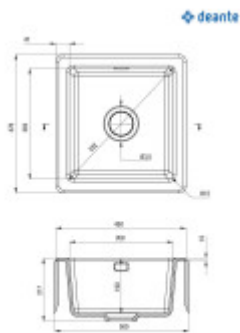

Parameters

Basic parameters

Sink type:	Single sink
Sink shape:	Rectangular
Orientation:	Without orientation
Sink material:	Ceramics
Width of the kitchen cabinet:	50 cm
Sink mounting type:	Upper
Sink style:	Rustic / Retro sinks
Drain the sink.:	9 cm
Product TARIC code:	68029390

Others

Eccentric control of the drain:	No
Pre-drilled hole for:	No
Possibility to drill another hole:	No
Warranty:	2 years

Dimensions of the main tray (cm)

Width of the basin:	38.3
The length of the bathtub:	35.8
Depth of the bathtub:	19
Minimum width of the cabinet:	50
Round sink:	No
The average size of the basin.:	No

Sink dimensions (cm)

Width of the sink:	47.8
Sink length:	45
Sink depth:	21.7
Sink weight (kg):	18

Dimensions of the sink package (cm)

Width of the packaging:	54
Height of the packaging:	25
Depth of the packaging:	Unfortunately, you didn't provide any Czech text to be translated. Could you please provide the text you want to be translated into English?
Weight including packaging (kg):	20.25