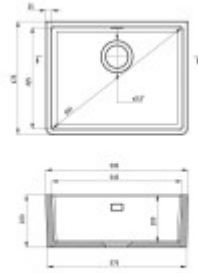

Parts of the packaging:

- Sifon
- Assembly brackets for bottom mounting.
- Release.
- Robbery

Parameters

Basic parameters

Sink type:	Single sink
Sink shape:	Rectangular
Orientation:	Without orientation
Sink material:	Ceramics
Width of the kitchen cabinet:	60 cm
Sink mounting type:	Bottom
Sink style:	Rustic / Retro sinks
Drain the sink.:	9 cm
Product TARIC code:	68029390

Others

Eccentric control of the drain:	No
Pre-drilled hole for:	No
Possibility to drill another hole:	No
Warranty:	2 years

Dimensions of the main tray (cm)

Width of the basin:	42.5
The length of the bathtub:	54.5
Depth of the bathtub:	20
Minimum width of the cabinet:	60
Round sink:	No
The average size of the basin.:	No

Sink dimensions (cm)

Width of the sink:	47.5
Sink length:	59.5
Sink depth:	22
Sink weight (kg):	33

Dimensions of the sink package (cm)

Width of the packaging:	56
Height of the packaging:	27
Depth of the packaging:	70
Weight including packaging (kg):	36.2

↳ deante

Dimensione totale (L x C x H) in cm: 50 x 33 x 15

03.100