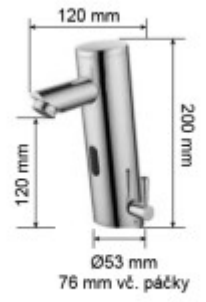

Electric specifications

Power:	Battery adapter 4x AA 1.5 V
--------	-----------------------------

Protective and security elements

Degree of protection:	IP56
Automatic water shut-off:	Yes

Dimensions, weight, packaging

Device dimensions:	200 x 120 x 53 mm (including handle 76 mm) (L/W/H)
Device weight:	1 kg
Packaging dimensions:	135 x 330 x 240 mm (w/l/h)
Weight including packaging (kg):	1.9 kg
Packing method:	Protective polybag, polystyrene cover, cardboard box
Width of the packaging (cm):	26.5
Height of packaging (cm):	26.5
Depth of packaging (cm):	18.5