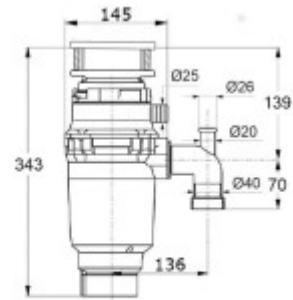

EcoMaster EVO3 ECONOMY