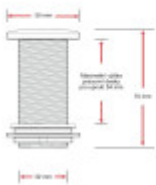

EcoMaster preuľáčitko

Model kuľatého: lesklý chróm, biely, čierny