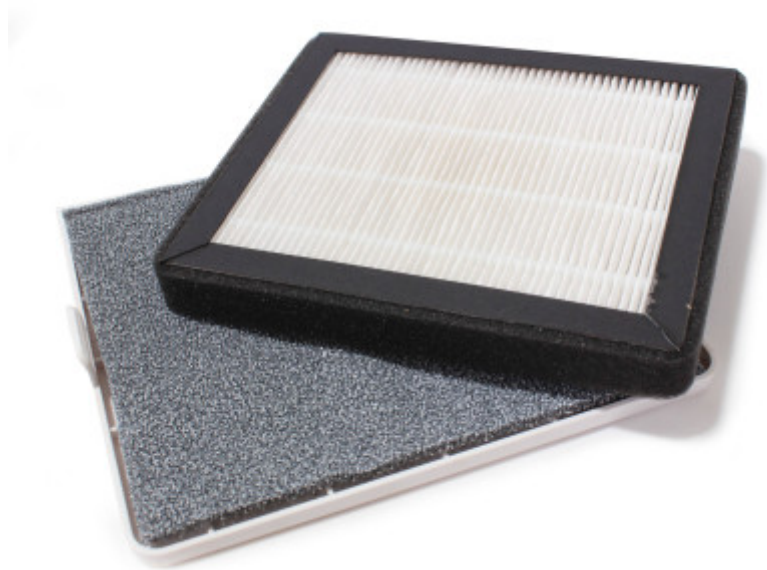

Jet Dryer HEPA filter for hand dryer COMPACT

Určeno pouze pro vysoušeč Jet Dryer COMPACT. Zachytí až 99% bakterií.

EAN: 8596220010407

8,76 €

7,30 € bez DPH

HEPA Filter is designed for the Jet Dryer COMPACT hand dryer. The certified HEPA filter is used to capture even the smallest dust particles.

Replacing the air filter

1. The HEPA filter is located inside the drawer on the front of the device.
2. First, remove the security screw on the bottom side of the drawer.

Pull out the drawer underneath the device with a horizontal motion.