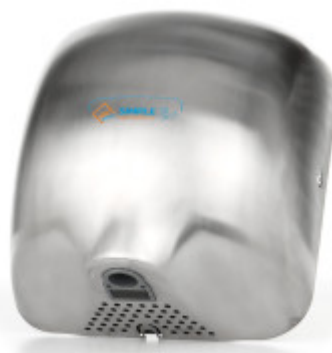

Jet Dryer II. JAKOST SIMPLE

VYSTAVENO/ROZBALENO - více informací v popisu

EAN: 8596220002709x
136,44 €
113,70 € excluding VAT

EAN: 8596220002723x
136,44 €
113,70 € excluding VAT

II. quality

Jet Dryer SIMPLE white - a dryer that was used at exhibitions and presentations, it may have slight scratches. The original packaging is damaged or may not be in the original packaging.

II. quality

Jet Dryer SIMPLE - silver hair dryer was used at exhibitions and presentations, there may be slight signs of wear. The original packaging is damaged or may not be in the original packaging.

The Jet Dryer Simple hand dryer is an excellent alternative to paper towels, which are environmentally unfriendly and costly.

We have been ranking Jet Dryer among the best-selling dryers on the market for several years.

Jet Dryer Simple hand dryers are the ideal solution for small toilet spaces where they don't take up unnecessary room. The new, faster and more powerful drying force will provide maximum comfort for users. Gone are the days when hand dryers were just "better hair dryers". Last but not least, you will certainly be pleased with the low purchase price.