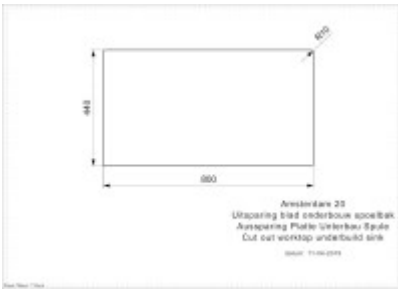

Parameters

Basic parameters

Sink type:	Double sink.
Sink shape:	Rectangular
Orientation:	Double-sided orientation
Sink material:	Granite
Width of the kitchen cabinet:	90 cm
Sink mounting type:	Upper
Sink style:	Classic sinks
Drain the sink.:	9 cm
Product TARIC code:	68029390

Others

Eccentric control of the drain:	No
Pre-drilled hole for:	No
Possibility to drill another hole:	Yes
Warranty:	10 years.

Dimensions of the main tray (cm)

Width of the basin:	The text you provided does not contain any Czech text or HTML tags to translate.
The length of the bathtub:	35.5
Depth of the bathtub:	20
Minimum width of the cabinet:	90
The average size of the basin.:	No

Sink dimensions (cm)

Width of the sink:	50
Sink length:	86
Sink depth:	20
Sink weight (kg):	16

Dimensions of the sink package (cm)

Width of the packaging:	51.5
Height of the packaging:	I'm sorry, but "20,8" is not a valid sentence in Czech. Could you please provide a complete sentence for translation?
Depth of the packaging:	This is not a sentence in Czech. "87,5" is a number and does not form a complete sentence.
Weight including packaging (kg):	17