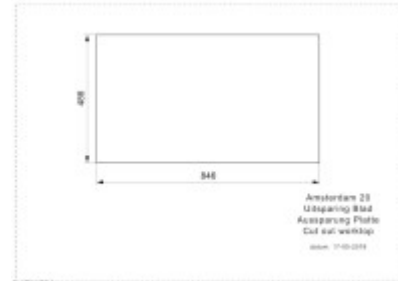

Parameters

Basic parameters

Sink type:	Double sink.
Sink shape:	Rectangular
Orientation:	Double-sided orientation
Sink material:	Granite
Width of the kitchen cabinet:	90 cm
Sink mounting type:	Upper
Sink style:	Classic sinks
Drain the sink.:	9 cm
Product TARIC code:	68029390

Others

Eccentric control of the drain:	No
Pre-drilled hole for:	No
Possibility to drill another hole:	Yes
Warranty:	10 years.

Dimensions of the main tray (cm)

Width of the basin:	The text you provided does not contain any Czech text or HTML tags to translate.
The length of the bathtub:	35.5
Depth of the bathtub:	20
Minimum width of the cabinet:	90
The average size of the basin.:	No

Sink dimensions (cm)

Width of the sink:	50
Sink length:	86
Sink depth:	20
Sink weight (kg):	16

Dimensions of the sink package (cm)

Width of the packaging:	51.5
Height of the packaging:	I'm sorry, but "20,8" is not a valid sentence in Czech. Could you please provide a complete sentence for translation?
Depth of the packaging:	This is not a sentence in Czech. "87,5" is a number and does not form a complete sentence.
Weight including packaging (kg):	17