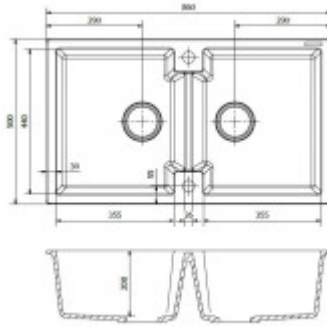

Parameters

Basic parameters

Sink type:	Double sink.
Sink shape:	Rectangular
Orientation:	Double-sided orientation
Sink material:	Granite
Width of the kitchen cabinet:	90 cm
Sink mounting type:	Upper
Sink style:	Classic sinks
Drain the sink.:	9 cm
Product TARIC code:	68029390

Others

Eccentric control of the drain:	No
Pre-drilled hole for:	No
Possibility to drill another hole:	Yes
Warranty:	10 years.

Dimensions of the main tray (cm)

Width of the basin:	The text you provided does not contain any Czech text or HTML tags to translate.
The length of the bathtub:	35.5
Depth of the bathtub:	20
Minimum width of the cabinet:	90
The average size of the basin.:	No

Sink dimensions (cm)

Width of the sink:	50
Sink length:	86
Sink depth:	20
Sink weight (kg):	16

Dimensions of the sink package (cm)

Width of the packaging:	51.5
Height of the packaging:	I'm sorry, but "20,8" is not a valid sentence in Czech. Could you please provide a complete sentence for translation?
Depth of the packaging:	This is not a sentence in Czech. "87,5" is a number and does not form a complete sentence.
Weight including packaging (kg):	17