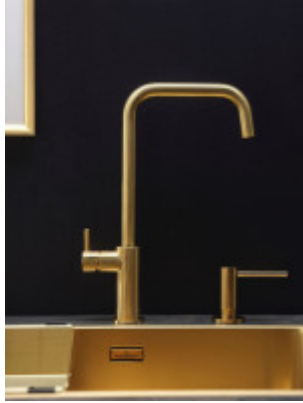

Parameters

Basic parameters

Sink type:	Single sink
Sink shape:	Rectangular
Orientation:	Without orientation
Sink material:	Stainless steel
Width of the kitchen cabinet:	60 cm
Sink mounting type:	Bottom
Sink style:	Modern sinks
Drain the sink.:	9 cm
Product TARIC code:	73241000

Others

Eccentric control of the drain:	No
Pre-drilled hole for:	No
Possibility to drill another hole:	No
Warranty:	5 years

Dimensions of the main tray (cm)

Width of the basin:	50
The length of the bathtub:	40
Depth of the bathtub:	20
Minimum width of the cabinet:	60
Round sink:	No

Sink dimensions (cm)

Width of the sink:	54
Sink length:	The text you provided does not contain any Czech text or HTML tags to translate.
Sink depth:	20
Sink weight (kg):	6

Dimensions of the sink package (cm)

Width of the packaging:	61
Height of the packaging:	26
Depth of the packaging:	Unfortunately, you didn't provide any Czech text to be translated. Could you please provide the text you want to be translated into English?
Weight including packaging (kg):	7