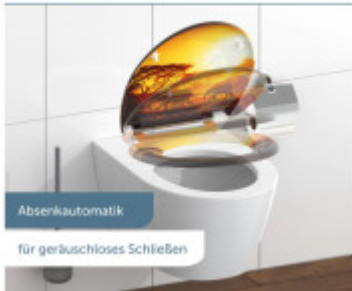

SCHÜTTE
SMART LIVING UND BEKOMMEN MIT LEISTE