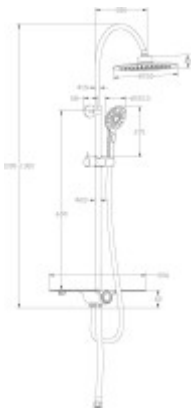

SCHÜTTE

AQUASTAR ÜBERKOPFBRAUSE-SET MIT ABLAGE WEISS