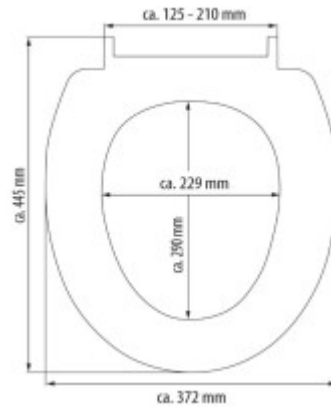

AUTOMATIC CLOSING

WC-SITZ
DUROPLAST

eisl

AUTOMATIC CLOSING

BRUCHSICHER & KRATZFEST

Duro-plast

eisl

eisl

BRUCHSICHER & KRATZFEST

Duro-plast

DUROPLAST

LEICHT & LANGSAM

REISEN/AUTOMATIK