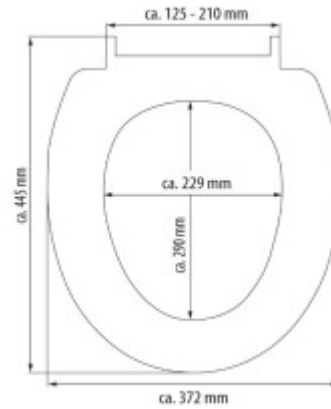

Easy installation

The assembly is very simple, with the help of the attached instructions, anyone can do it in 5 minutes.

Parts of the packaging:

- Instructions

Parameters

Basic parameters

Material:	Duroplast
Closing:	Soft Close
Distance of mounting holes:	125 - 210 mm

Dimensions, weight and packaging

Included in the package:	mounting kit
Warranty:	2 years
The dimensions of the seat outer (W x D):	approximately 372 x 445 mm
Dimensions of the seat interior (w x d):	approx. 229 x 290 mm
Width of the packaging (cm):	38
Height of packaging (cm):	6
Depth of packaging (cm):	46
Weight including packaging (kg):	2.1
Product TARIC code:	39222000