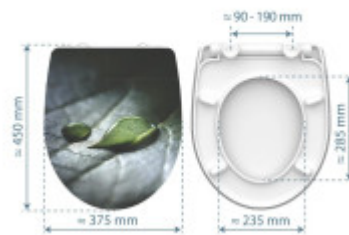

Schütte RAINDROP | Duroplast HG, Soft Close

S rychloupínací technologií. Motiv dešťová kapka 82583

EAN: 4008431825830

32,04 €

26,70 € bez DPH

Key features of the SCHÜTTE RAINDROP toilet seat

- Toilet seat for all standard-sized WC bowls.
- Duroplast WC seat RAINDROP with high gloss, with soft-close mechanism, and quick release
- The double soft-close mechanism ensures that the toilet seat closes slowly and quietly
- Removable toilet seat with a practical quick-release technology for fast and hygienic cleaning of the ceramic.
- Thanks to the Duroplast material, which is extremely resistant to breakage and scratching, the toilet seat is particularly durable.
- Thanks to its high-quality glossy surface, the toilet seat is particularly easy to maintain.
- Additional fastening technology with adhesive pads prevents the toilet seat from slipping.
- EASY INSTALLATION: Top mounting with tilting toggle anchor

Easy installation

The assembly is very simple, with the help of the attached instructions, anyone can do it in 5 minutes.

Parts of the packaging:

- Instructions

Parameters

Basic parameters

Material:	Duroplast
Closing:	Soft Close
Distance of mounting holes:	90 - 190 mm

Dimensions, weight and packaging

Included in the package:	mounting kit
Warranty:	2
The dimensions of the seat outer (W x D):	approx. 374 x 450 mm
Dimensions of the seat interior (w x d):	approx. 234 x 283 mm
Width of the packaging (cm):	38
Height of packaging (cm):	6
Depth of packaging (cm):	47
Weight including packaging (kg):	2
Product TARIC code:	39222000

SCHÜTTE
KRAFTWERK UND BRUNNEN GfH 2018

SCHÜTTE
KRAFTWERK UND BRUNNEN GfH 2018

Duroplast WC-Sitz
pflegeleichte Oberfläche

SCHÜTTE
KRAFTWERK UND BRUNNEN GfH 2018

SCHÜTTE
KRAFTWERK UND BRUNNEN GfH 2018

SCHÜTTE
KRAFTWERK UND BRUNNEN GfH 2018