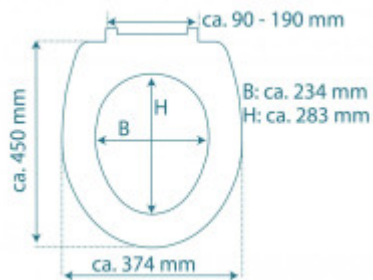

SCHÜTTE
KRAFTWERK UND BRUNNEN GfH 2018

SCHÜTTE
KRAFTWERK UND BRUNNEN GfH 2018

Duroplast WC-Sitz
pflegeleichte Oberfläche

SCHÜTTE
KRAFTWERK UND BRUNNEN GfH 2018

SCHÜTTE
KRAFTWERK UND BRUNNEN GfH 2018

SCHÜTTE
KRAFTWERK UND BRUNNEN GfH 2018

SCHÜTTE
KRAFTWERK UND BRUNNEN GfH 2018

SCHÜTTE
KRAFTWERK UND BRUNNEN GfH 2018