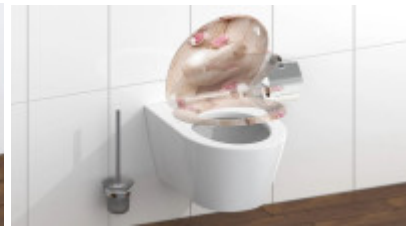

SCHÜTTE
KAPITÄL UND BEWAUERT MIT SINN

SCHÜTTE
KAPITÄL UND BEWAUERT MIT SINN

Absenkautomatik
für geräuschloses Schließen

SCHÜTTE
KAPITÄL UND BEWAUERT MIT SINN

Schnelverschluss
für einfaches Säubern

SCHÜTTE
KAPITÄL UND BEWAUERT MIT SINN