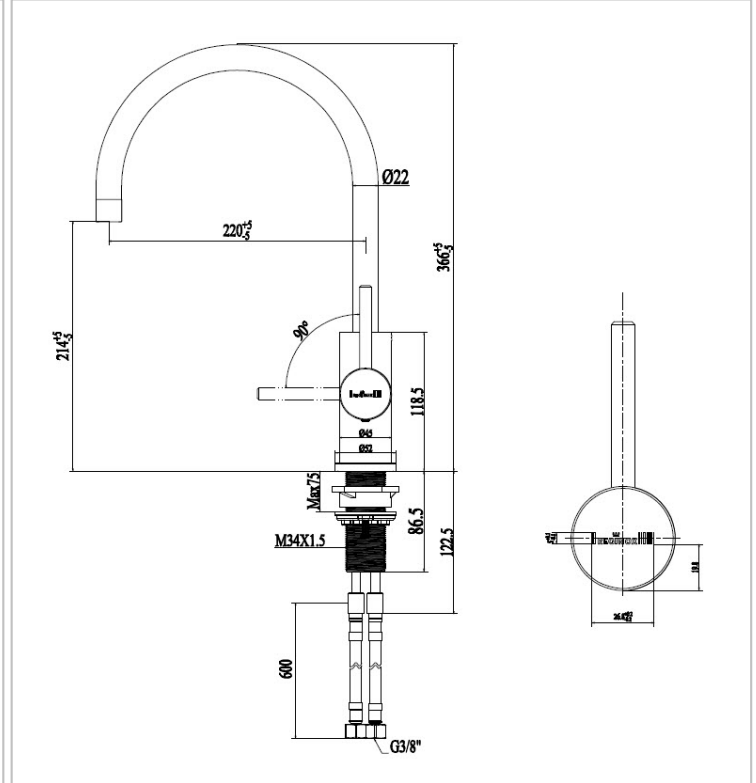

REGINOX

Cano Gold

Additional Information

Material	Brushed Nickel
SKU	R30509
Type	Single-handle tap