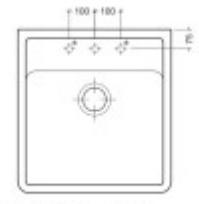

Parameters

Basic parameters

Sink type:	Single sink
Sink shape:	Rectangular
Orientation:	Without orientation
Sink material:	Ceramics
Width of the kitchen cabinet:	60 cm
Sink mounting type:	Modular
Sink style:	Rustic / Retro sinks
Drain the sink.:	9 cm
Product TARIC code:	69101000

Others

Eccentric control of the drain:	No
Pre-drilled hole for:	No
Possibility to drill another hole:	Yes
Warranty:	5 years

Dimensions of the main tray (cm)

Width of the basin:	The text you provided does not contain any Czech text or HTML tags to translate.
The length of the bathtub:	56.5
Depth of the bathtub:	18
Minimum width of the cabinet:	60
The average size of the basin.:	No

Sink dimensions (cm)

Width of the sink:	63
Sink length:	59.5
Sink depth:	22
Sink weight (kg):	35

Dimensions of the sink package (cm)

Width of the packaging:	64
Height of the packaging:	70
Depth of the packaging:	27
Weight including packaging (kg):	36

Spülstein Einzelbecken AS 4330 43

* Montage eines Set Einbecken möglich