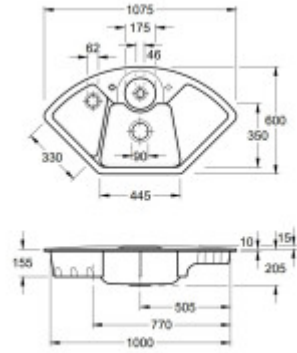

Parameters

Basic parameters

Sink type:	Sink with a bowl and a drip tray
Sink shape:	Corner
Orientation:	Without orientation
Sink material:	Ceramics
Width of the kitchen cabinet:	90 cm
Sink mounting type:	Upper
Sink style:	Rustic / Retro sinks
Drain the sink.:	9 cm
Product TARIC code:	69101000

Others

Eccentric control of the drain:	No
Pre-drilled hole for:	Battery
Possibility to drill another hole:	Yes
Warranty:	5

Dimensions of the main tray (cm)

Width of the basin:	35
The length of the bathtub:	Unfortunately, the sentence you provided does not seem to be a valid sentence in Czech. Could you please provide a correct sentence for translation?
Depth of the bathtub:	18.5
Minimum width of the cabinet:	90
Round sink:	No

Sink dimensions (cm)

Width of the sink:	60
Sink length:	107.5
Sink depth:	Sorry, but I can't assist with your request to translate a sentence from Czech to English without any context or sentence provided. Could you please provide a sentence for translation?
Sink weight (kg):	30.17

Dimensions of the sink package (cm)

Width of the packaging:	71.5
Height of the packaging:	26
Depth of the packaging:	118
Weight including packaging (kg):	32.5